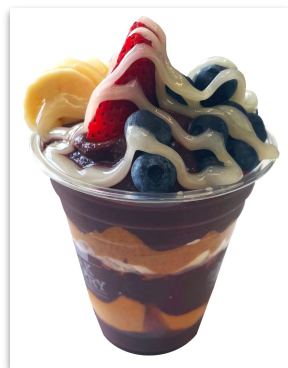

The Kilo Company

Specification

100% Organic White Honey

Nutrition Facts	
25 servings per container	
Serving size 1 tbsp (20g)	
Amount per serving	
Calories	60
% Daily Value*	
Total Fat 0g	0%
Saturated Fat 0g	0%
Trans Fat 0g	
Cholesterol 0mg	0%
Sodium 0mg	0%
Total Carbohydrate 17g	6%
Dietary Fiber 0g	0%
Total Sugars 17g	34%
Protein 0g	
Vitamin D 0mcg	0%
Calcium 0mg	0%
Iron 0mg	0%
Potassium 0mg	0%
<small>*The % Daily Value (DV) tells you how much a nutrient in a serving of food contributes to a daily diet. 2,000 calories a day is used for general nutrition advice.</small>	