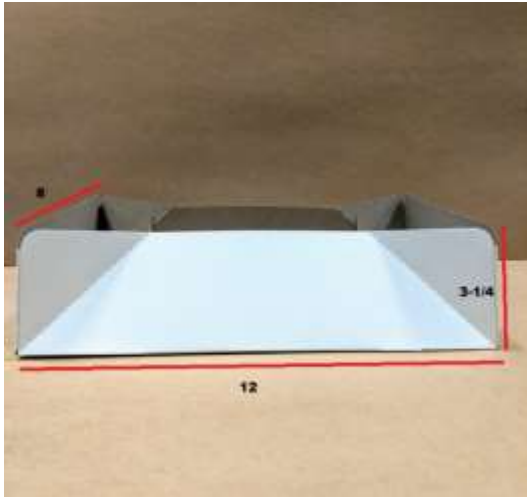

Santa Ana Packaging, INC.  
14655 E. Firestone Blvd  
La Mirada, CA 90638  
PHONE: (714) 670-6397 FAX: (866) 752-7210

**ITEM: TRWH1283**

Production Description: Bun Box  
Size: 12 X 8 X 3-1/4

Product Material and Color: CCNB  
Green / Recyclable/ Compostable: 100%  
Manufacture Item#: TRWH1283  
14-digit UPC: 857055004558  
Label/ Brand Name: SAPI  
Purchase/ Portion Pack Size: 300  
Purchase Case Dimensions: 21-1/4" X 12-3/4" X 16-1/2"  
Net Weight: 40  
Gross Weight: 41  
Pallet Configuration: Tie/High 7 X 3  
Outside Packaging: CORREGATED BOX